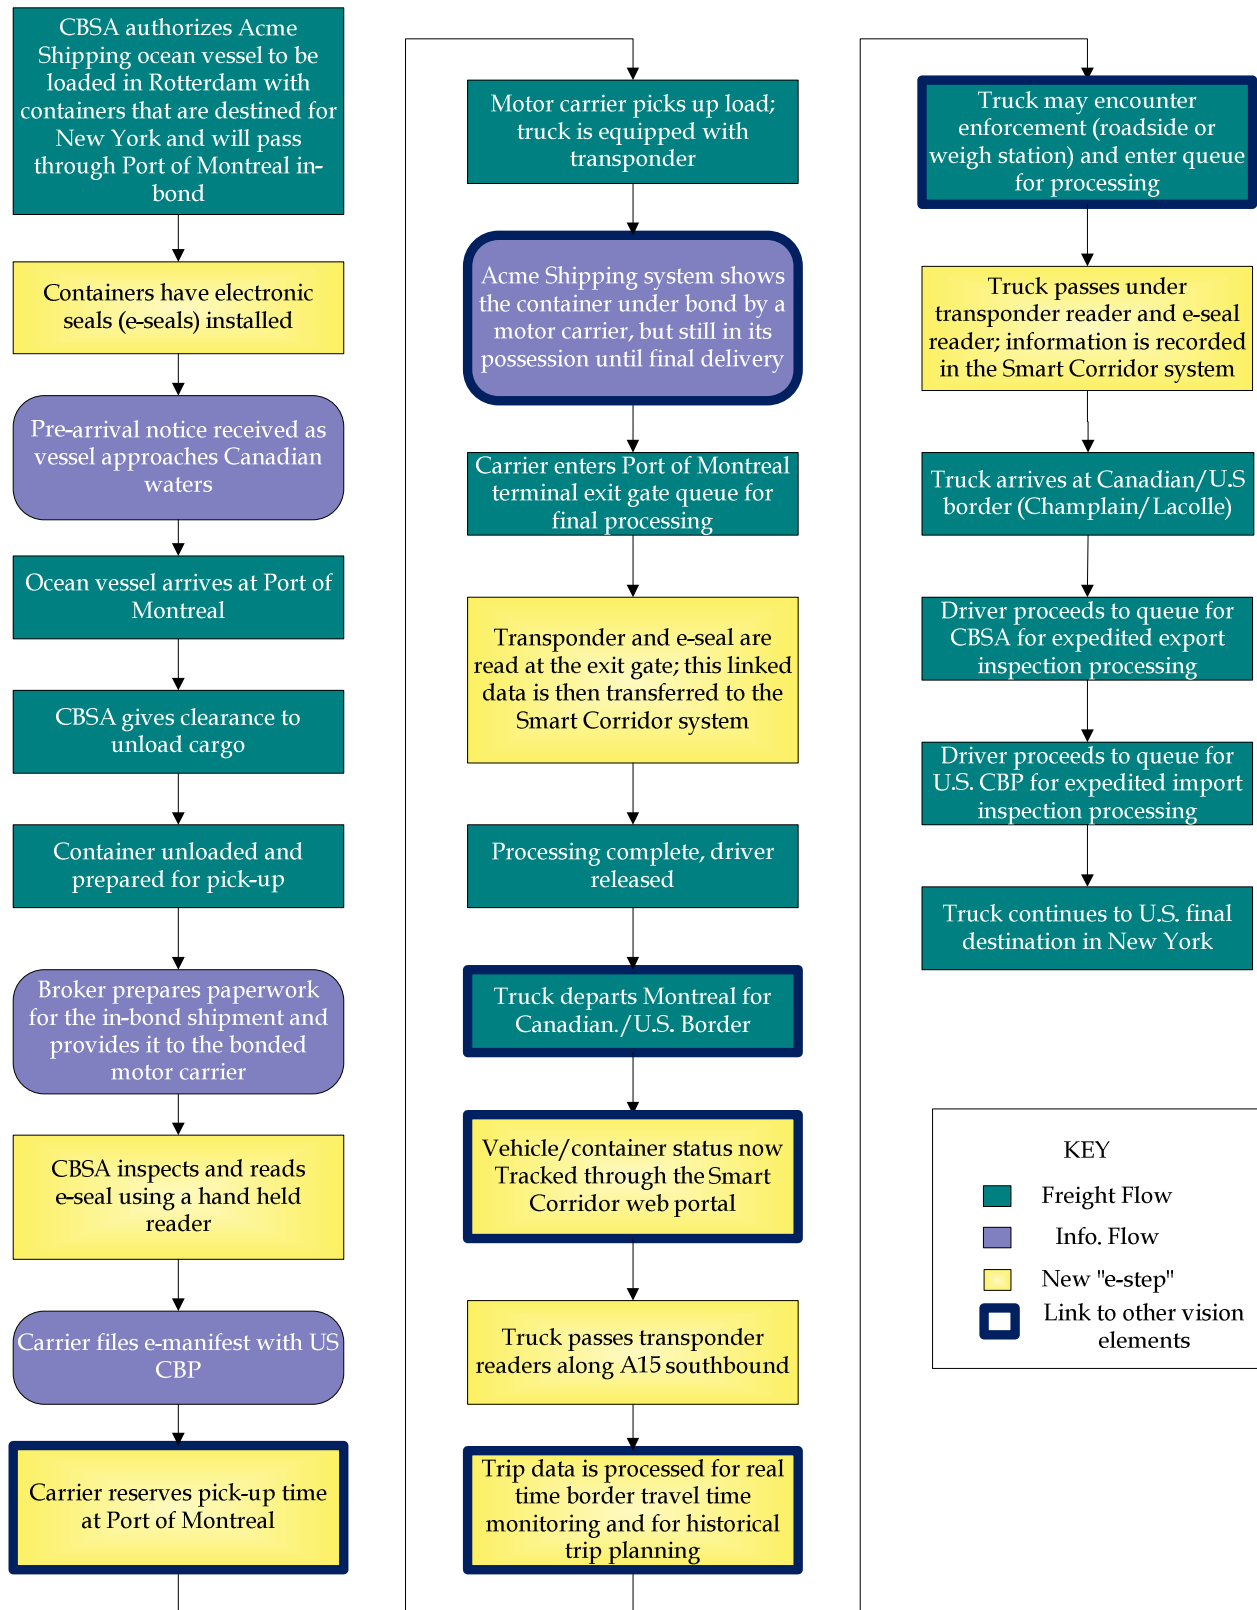

Border & Port of Entry Transit of In-Bond Container Current Operations

Border & Port of Entry Transit of In-Bond Container – Smart Corridor

Commercial Vehicle Operations - Current

Commercial Vehicle Operations - Smart Corridor

Provincial Commercial Vehicle Enforcement - Current

Provincial Commercial Vehicle Enforcement – Smart Corridor

Shipper - Current

Shipper - Smart Corridor