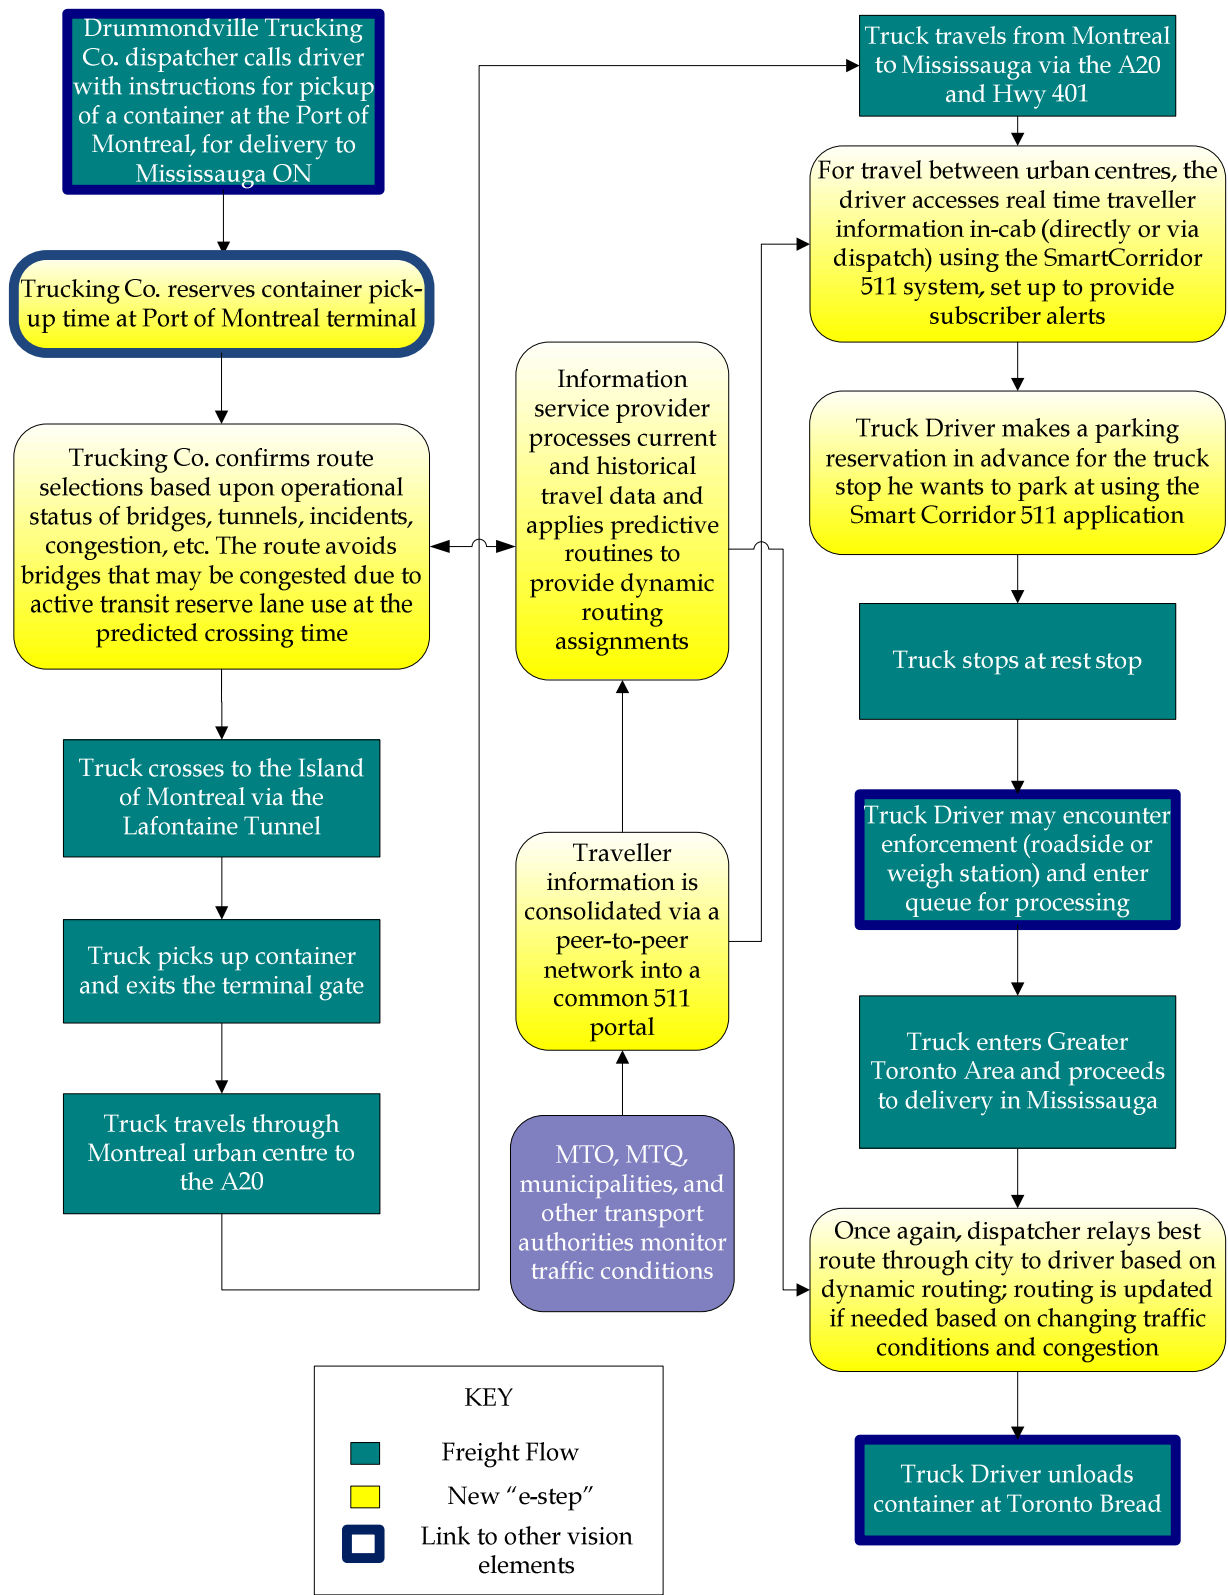

Border & Port of Entry Transit of In-Bond Container Current Operations

Border & Port of Entry Transit of In-Bond Container – Smart Corridor

Commercial Vehicle Operations - Current

Commercial Vehicle Operations - Smart Corridor

Provincial Commercial Vehicle Enforcement - Current

Provincial Commercial Vehicle Enforcement – Smart Corridor

Shipper - Current

Shipper - Smart Corridor